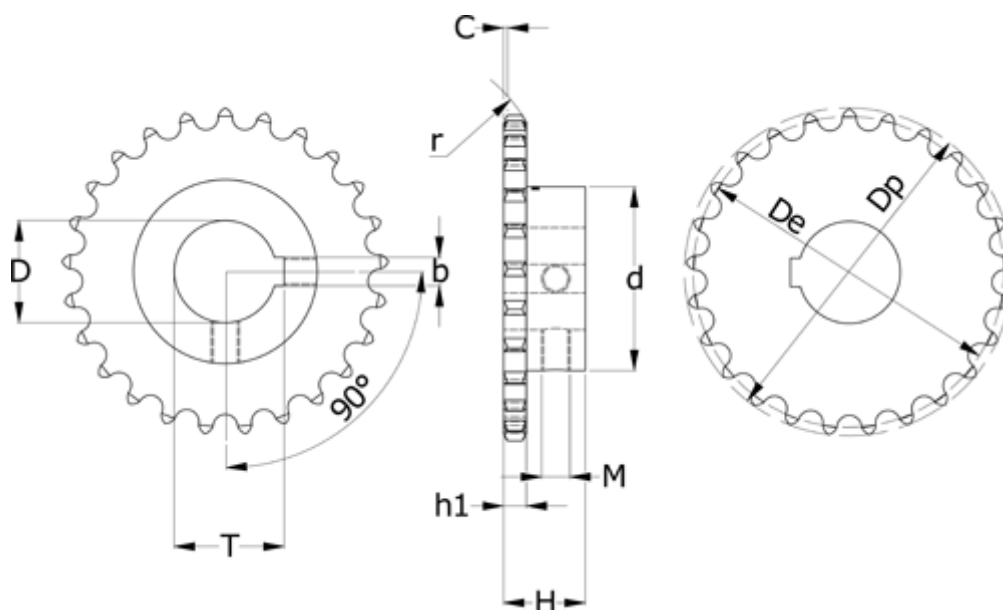

Article number: 616011008013040

Description: Sprocket 16 B-1 Z=13 simplex
bore 40H7 with keyway

Measures

b = 12	M = M10
C = 2.5	Number of teeth = 13
d = 78	Pitch = 25.4
D = 40	r = 26
De = 106.12	t = 43.3
Dp = 117	
H = 40	
h1 = 16.2	